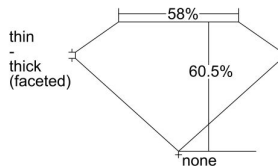

GIA®

FACSIMILE

GIA REPORT 1493222112

Verify this report at GIA.edu

GIA NATURAL DIAMOND DOSSIER®

April 30, 2024
GIA Report Number 1493222112
Shape and Cutting Style ..... Heart Brilliant
Measurements ..... 4.47 x 5.19 x 3.14 mm

GRADING RESULTS

Carat Weight ..... 0.42 carat
Color Grade ..... E
Clarity Grade VS1

ADDITIONAL GRADING INFORMATION

Polish ..... Excellent
Symmetry ..... Excellent
Fluorescence ..... Faint
Clarity Characteristics ..... Crystal
Inscription(s): GIA 1493222112

PROPORTIONS

Profile not to actual proportions

GRADING SCALES

GIA COLOR SCALE		GIA CLARITY SCALE			
COLORLESS	D	VERY VERY SLIGHTLY INCLUDED	FLAWLESS		
	E		INTERNALLY FLAWLESS		
	F	VERY SLIGHTLY INCLUDED	VVS₁		
	G		VVS₂		
	H		VS₁		
	NEAR COLORLESS	I	SLIGHTLY INCLUDED	VS₂	
		J		SI₁	
		FAINT	K	INCLUDED	SI₂
			L		I₁
			M		I₂
VERT LIGHT	N		LIGHT	I₃	
	O				
	P				
	Q				
	R