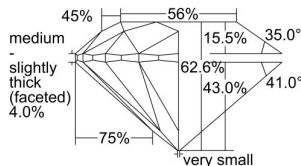

GIA®

FACSIMILE

GIA REPORT 1493222806

Verify this report at GIA.edu

GIA NATURAL DIAMOND DOSSIER®

April 30, 2024
GIA Report Number 1493222806
Shape and Cutting Style ..... Round Brilliant
Measurements ..... 4.98 - 5.01 x 3.12 mm

GRADING RESULTS

Carat Weight ..... 0.48 carat
Color Grade ..... E
Clarity Grade S11
Cut Grade ..... Excellent

ADDITIONAL GRADING INFORMATION

Polish ..... Excellent
Symmetry ..... Excellent
Fluorescence ..... Medium Blue
Clarity Characteristics ..... Crystal, Feather
Inscription(s): GIA 1493222806

PROPORTIONS

Profile to actual proportions

GRADING SCALES

GIA COLOR SCALE	GIA CLARITY SCALE	GIA CUT SCALE
D	FLAWLESS	EXCELLENT
E	INTERNALLY FLAWLESS	
F	VVS₁	VERY GOOD
G		
H	VS₁	GOOD
I		
J	VS₂	FAIR
K		
L	SI₁	POOR
M		
N	I₁	
O		
P	I₂	
Q		
R	I₃	
S		
T		
U		
V		
W		
X		
Y		
Z