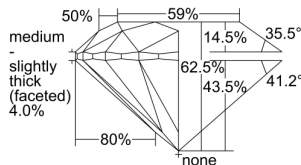

GIA®

FACSIMILE

GIA REPORT

1493236682

Verify this report at GIA.edu

GIA NATURAL DIAMOND DOSSIER®

May 09, 2024
GIA Report Number **1493236682**
Shape and Cutting Style ..... **Round Brilliant**
Measurements ..... **4.55 - 4.57 x 2.85 mm**

GRADING RESULTS

Carat Weight ..... **0.36 carat**
Color Grade ..... **H**
Clarity Grade **VS2**
Cut Grade ..... **Excellent**

ADDITIONAL GRADING INFORMATION

Polish ..... **Excellent**
Symmetry ..... **Excellent**
Fluorescence ..... **None**
Clarity Characteristics..... **Crystal, Feather, Cloud**
Inscription(s): GIA 1493236682

PROPORTIONS

Profile to actual proportions

GRADING SCALES

GIA COLOR SCALE	GIA CLARITY SCALE	GIA CUT SCALE	
D	FLAWLESS	EXCELLENT	
E	INTERNALLY FLAWLESS		
F		VVS₁	VERY GOOD
G	VVS₂		
H	VS₁	GOOD	
I	VS₂		
J	SI₁	FAIR	
K	SI₂		
L	I₁	POOR	
M	I₂		
N	I₃		
O			
P			
Q			
R			
S			
T			
U			
V			
W			
X			
Y			
Z