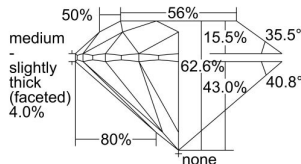

GIA®

FACSIMILE

GIA REPORT 1493237482

Verify this report at GIA.edu

GIA NATURAL DIAMOND DOSSIER®

May 02, 2024
GIA Report Number 1493237482
Shape and Cutting Style ..... Round Brilliant
Measurements ..... 4.47 - 4.49 x 2.80 mm

GRADING RESULTS

Carat Weight ..... 0.34 carat
Color Grade I
Clarity Grade VVS1
Cut Grade ..... Excellent

ADDITIONAL GRADING INFORMATION

Polish ..... Excellent
Symmetry ..... Excellent
Fluorescence ..... Medium Blue
Clarity Characteristics..... Pinpoint, Cloud, Feather, Surface
Graining

Inscription(s): GIA 1493237482

PROPORTIONS

Profile to actual proportions