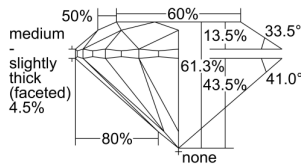

GIA®

FACSIMILE

GIA REPORT 1493240848

Verify this report at GIA.edu

GIA NATURAL DIAMOND DOSSIER®

May 02, 2024
GIA Report Number 1493240848
Shape and Cutting Style ..... Round Brilliant
Measurements ..... 6.00 - 6.03 x 3.69 mm

GRADING RESULTS

Carat Weight ..... 0.83 carat
Color Grade ..... D
Clarity Grade S11
Cut Grade ..... Excellent

ADDITIONAL GRADING INFORMATION

Polish ..... Excellent
Symmetry ..... Excellent
Fluorescence ..... None
Clarity Characteristics ..... Crystal, Cloud, Feather
Inscription(s): GIA 1493240848

PROPORTIONS

Profile to actual proportions

GRADING SCALES

GIA COLOR SCALE	GIA CLARITY SCALE	GIA CUT SCALE	
D	FLAWLESS	EXCELLENT	
E	INTERNALLY FLAWLESS		
F		VVS₁	VERY GOOD
G	VVS₂		
H	VS₁	GOOD	
I	VS₂		
J	S1₁	FAIR	
K	S1₂		
L	I₁	POOR	
M	I₂		
N	I₃		
O			
P			
Q			
R			
S			
T			
U			
V			
W			
X			
Y			
Z