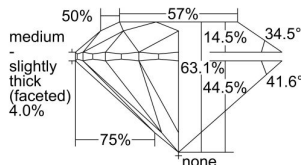

GIA®

FACSIMILE

GIA REPORT 1493241155

Verify this report at GIA.edu

GIA NATURAL DIAMOND DOSSIER®

May 02, 2024
GIA Report Number 1493241155
Shape and Cutting Style ..... Round Brilliant
Measurements ..... 4.67 - 4.70 x 2.96 mm

GRADING RESULTS

Carat Weight ..... 0.40 carat
Color Grade ..... J
Clarity Grade VVS2
Cut Grade ..... Excellent

ADDITIONAL GRADING INFORMATION

Polish ..... Excellent
Symmetry ..... Excellent
Fluorescence ..... Faint
Clarity Characteristics..... Cloud, Pinpoint, Indented Natural
Inscription(s): GIA 1493241155

PROPORTIONS

Profile to actual proportions

GRADING SCALES

GIA COLOR SCALE	GIA CLARITY SCALE	GIA CUT SCALE
COLOURLESS D	FLAWLESS	EXCELLENT
E	INTERNALLY FLAWLESS	
F	VVS₁	VERY GOOD
G		
H	VVS₂	GOOD
I	VS₁	
J	VS₂	FAIR
K	SI₁	
L	SI₂	POOR
M	I₁	
N	I₂	
O	I₃	
P		
Q		
R		
S		
T		
U		
V		
W		
X		
Y		
Z