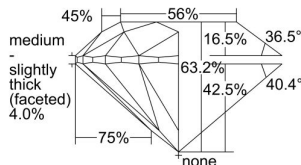

GIA®

FACSIMILE

GIA REPORT 1493247141

Verify this report at GIA.edu

GIA NATURAL DIAMOND DOSSIER®

May 08, 2024
GIA Report Number 1493247141
Shape and Cutting Style ..... Round Brilliant
Measurements ..... 5.58 - 5.65 x 3.55 mm

GRADING RESULTS

Carat Weight ..... 0.70 carat
Color Grade ..... H
Clarity Grade S11
Cut Grade ..... Very Good

ADDITIONAL GRADING INFORMATION

Polish ..... Excellent
Symmetry ..... Very Good
Fluorescence ..... None
Clarity Characteristics..... Cloud, Feather, Crystal
Inscription(s): GIA 1493247141

PROPORTIONS

Profile to actual proportions