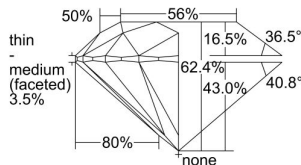

GIA®

FACSIMILE

GIA REPORT 1493247951

Verify this report at GIA.edu

GIA NATURAL DIAMOND DOSSIER®

May 01, 2024
GIA Report Number 1493247951
Shape and Cutting Style ..... Round Brilliant
Measurements ..... 4.42 - 4.45 x 2.77 mm

GRADING RESULTS

Carat Weight ..... 0.33 carat
Color Grade ..... F
Clarity Grade S11
Cut Grade ..... Excellent

ADDITIONAL GRADING INFORMATION

Polish ..... Excellent
Symmetry ..... Very Good
Fluorescence ..... None
Clarity Characteristics..... Crystal, Cloud, Feather
Inscription(s): GIA 1493247951

PROPORTIONS

Profile to actual proportions

GRADING SCALES

GIA COLOR SCALE	GIA CLARITY SCALE	GIA CUT SCALE	
D	FLAWLESS	EXCELLENT	
E	INTERNALLY FLAWLESS		
F		VVS₁	VERY GOOD
G	VVS₂		
H	VS₁	GOOD	
I	VS₂		
J	S1₁	FAIR	
K	S1₂		
L	I₁	POOR	
M	I₂		
N	I₃		
O			
P			
Q			
R			
S			
T			
U			
V			
W			
X			
Y			
Z