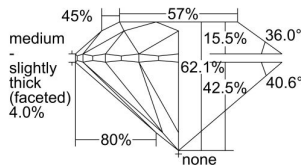

GIA®

FACSIMILE

GIA REPORT 1493252274

Verify this report at GIA.edu

GIA NATURAL DIAMOND DOSSIER®

May 14, 2024
GIA Report Number 1493252274
Shape and Cutting Style ..... Round Brilliant
Measurements ..... 4.24 - 4.28 x 2.65 mm

GRADING RESULTS

Carat Weight ..... 0.30 carat
Color Grade ..... G
Clarity Grade VS1
Cut Grade ..... Excellent

ADDITIONAL GRADING INFORMATION

Polish ..... Very Good
Symmetry ..... Very Good
Fluorescence ..... Strong Blue
Clarity Characteristics ..... Cloud, Feather, Pinpoint
Inscription(s): GIA 1493252274

PROPORTIONS

Profile to actual proportions