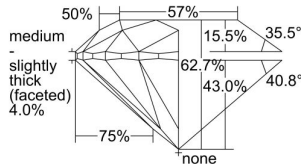

GIA®

FACSIMILE

GIA REPORT 1493252573

Verify this report at GIA.edu

GIA NATURAL DIAMOND DOSSIER®

May 07, 2024
GIA Report Number 1493252573
Shape and Cutting Style ..... Round Brilliant
Measurements ..... 5.61 - 5.64 x 3.53 mm

GRADING RESULTS

Carat Weight ..... 0.70 carat
Color Grade ..... E
Clarity Grade S11
Cut Grade ..... Excellent

ADDITIONAL GRADING INFORMATION

Polish ..... Excellent
Symmetry ..... Excellent
Fluorescence ..... None
Clarity Characteristics ..... Cloud, Feather
Inscription(s): GIA 1493252573

PROPORTIONS

Profile to actual proportions

GRADING SCALES

GIA COLOR SCALE	GIA CLARITY SCALE	GIA CUT SCALE	
D	FLAWLESS	EXCELLENT	
E	INTERNALLY FLAWLESS		
F		VVS₁	VERY GOOD
G	VVS₂		
H	VS₁	GOOD	
I	VS₂		
J	S1₁	FAIR	
K	S1₂		
L	I₁	POOR	
M	I₂		
N	I₃		
O			
P			
Q			
R			
S			
T			
U			
V			
W			
X			
Y			
Z