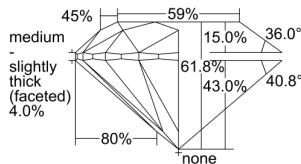

GIA®

FACSIMILE

GIA REPORT

1493254767

Verify this report at GIA.edu

GIA NATURAL DIAMOND DOSSIER®

May 02, 2024
GIA Report Number 1493254767
Shape and Cutting Style ..... Round Brilliant
Measurements ..... 4.53 - 4.55 x 2.81 mm

GRADING RESULTS

Carat Weight ..... 0.36 carat
Color Grade ..... G
Clarity Grade VS1
Cut Grade ..... Excellent

ADDITIONAL GRADING INFORMATION

Polish ..... Excellent
Symmetry ..... Excellent
Fluorescence ..... None
Clarity Characteristics ..... Feather, Pinpoint
Inscription(s): GIA 1493254767

PROPORTIONS

Profile to actual proportions

GRADING SCALES

GIA COLOR SCALE	GIA CLARITY SCALE	GIA CUT SCALE	
D	FLAWLESS	EXCELLENT	
E	INTERNALLY FLAWLESS		
F		VVS₁	VERY GOOD
G	VVS₂		
H	VS₁	GOOD	
I	VS₂		
J	SI₁	FAIR	
K	SI₂		
L	I₁	POOR	
M	I₂		
N	I₃		
O			
P			
Q			
R			
S			
T			
U			
V			
W			
X			
Y			
Z