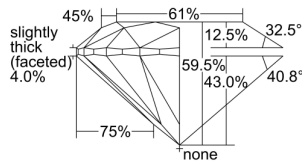

GIA®

FACSIMILE

GIA REPORT 1493266741

Verify this report at GIA.edu

GIA NATURAL DIAMOND DOSSIER®

May 03, 2024
GIA Report Number 1493266741
Shape and Cutting Style ..... Round Brilliant
Measurements ..... 4.43 - 4.44 x 2.64 mm

GRADING RESULTS

Carat Weight ..... 0.32 carat
Color Grade ..... D
Clarity Grade VVS1
Cut Grade ..... Excellent

ADDITIONAL GRADING INFORMATION

Polish ..... Excellent
Symmetry ..... Excellent
Fluorescence ..... Faint
Clarity Characteristics ..... Pinpoint, Feather
Inscription(s): GIA 1493266741

PROPORTIONS

Profile to actual proportions

GRADING SCALES

GIA COLOR SCALE	GIA CLARITY SCALE	GIA CUT SCALE	
D	FLAWLESS	EXCELLENT	
E	INTERNALLY FLAWLESS		
F		VVS₁	VERY GOOD
G	VVS₂		
H	VS₁	GOOD	
I	VS₂		
J	SI₁	FAIR	
K	SI₂		
L	I₁	POOR	
M	I₂		
N	I₃		
O			
P			
Q			
R			
S			
T			
U			
V			
W			
X			
Y			
Z