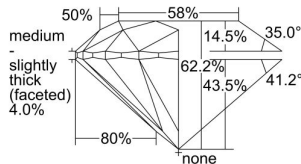

GIA®

FACSIMILE

GIA REPORT

1493266884

Verify this report at GIA.edu

GIA NATURAL DIAMOND DOSSIER®

May 03, 2024
GIA Report Number 1493266884
Shape and Cutting Style ..... Round Brilliant
Measurements ..... 3.97 - 3.98 x 2.47 mm

GRADING RESULTS

Carat Weight ..... 0.24 carat
Color Grade ..... G
Clarity Grade VS1
Cut Grade ..... Excellent

ADDITIONAL GRADING INFORMATION

Polish ..... Excellent
Symmetry ..... Excellent
Fluorescence ..... Faint
Clarity Characteristics..... Needle, Feather, Pinpoint
Inscription(s): GIA 1493266884

PROPORTIONS

Profile to actual proportions

GRADING SCALES

GIA COLOR SCALE	GIA CLARITY SCALE	GIA CUT SCALE	
D	FLAWLESS	EXCELLENT	
E	INTERNALLY FLAWLESS		
F		VVS₁	VERY GOOD
G	VVS₂		
H	VS₁	GOOD	
I	VS₂		
J	SI₁	FAIR	
K	SI₂		
L	I₁	POOR	
M	I₂		
N	I₃		
O			
P			
Q			
R			
S			
T			
U			
V			
W			
X			
Y			
Z