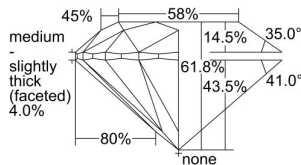

GIA®

FACSIMILE

GIA REPORT 1493272131

Verify this report at GIA.edu

GIA NATURAL DIAMOND DOSSIER®

May 06, 2024
GIA Report Number 1493272131
Shape and Cutting Style ..... Round Brilliant
Measurements ..... 4.37 - 4.38 x 2.71 mm

GRADING RESULTS

Carat Weight ..... 0.32 carat
Color Grade ..... G
Clarity Grade SI2
Cut Grade ..... Excellent

ADDITIONAL GRADING INFORMATION

Polish ..... Excellent
Symmetry ..... Excellent
Fluorescence ..... Faint
Clarity Characteristics..... Feather, Crystal, Cloud
Inscription(s): GIA 1493272131

PROPORTIONS

Profile to actual proportions

GRADING SCALES

GIA COLOR SCALE	GIA CLARITY SCALE	GIA CUT SCALE	
D	FLAWLESS	EXCELLENT	
E	INTERNALLY FLAWLESS		
F		VVS₁	VERY GOOD
G	VVS₂		
H	VS₁	GOOD	
I	VS₂		
J	SI₁	FAIR	
K	SI₂		
L	I₁	POOR	
M	I₂		
N	I₃		
O