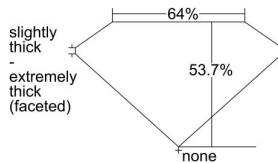

GIA®

FACSIMILE

GIA REPORT 1493278957

Verify this report at GIA.edu

GIA NATURAL DIAMOND DOSSIER®

May 06, 2024
GIA Report Number 1493278957
Shape and Cutting Style ..... Pear Brilliant
Measurements ..... 6.29 x 3.71 x 1.99 mm

GRADING RESULTS

Carat Weight ..... 0.30 carat
Color Grade ..... F
Clarity Grade SI1

ADDITIONAL GRADING INFORMATION

Polish ..... Very Good
Symmetry ..... Very Good
Fluorescence ..... Medium Blue
Clarity Characteristics ..... Crystal
Inscription(s): GIA 1493278957

PROPORTIONS

Profile not to actual proportions

GRADING SCALES

GIA COLOR SCALE		GIA CLARITY SCALE	
COLORLESS	D	VERY VERY SLIGHTLY INCLUDED	FLAWLESS
	E		INTERNALLY FLAWLESS
	F		VVS₁
	G		VVS₂
	H		VS₁
	I		VS₂
	J		SI₁
	K		SI₂
	L		I₁
	M		I₂
NEAR COLORLESS	N	SLIGHTLY INCLUDED	I₃
	O		
	P		
	Q		
FAINT	R		
	S		
	T		
	U		
VERY LIGHT	V		
	W		
	X		
	Y		
LIGHT	Z