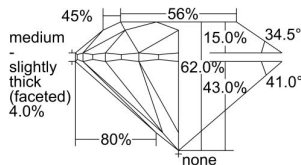

GIA®

FACSIMILE

GIA REPORT 1493286381

Verify this report at GIA.edu

GIA NATURAL DIAMOND DOSSIER®

May 14, 2024
GIA Report Number 1493286381
Shape and Cutting Style ..... Round Brilliant
Measurements ..... 4.91 - 4.93 x 3.05 mm

GRADING RESULTS

Carat Weight ..... 0.45 carat
Color Grade L
Clarity Grade VVS1
Cut Grade ..... Excellent

ADDITIONAL GRADING INFORMATION

Polish ..... Excellent
Symmetry ..... Excellent
Fluorescence ..... None
Clarity Characteristics ..... Cloud
Inscription(s): GIA 1493286381

PROPORTIONS

Profile to actual proportions

GRADING SCALES

GIA COLOR SCALE	GIA CLARITY SCALE	GIA CUT SCALE	
D	FLAWLESS	EXCELLENT	
E	INTERNALLY FLAWLESS		
F		VVS₁	VERY GOOD
G	VVS₂		
H	VS₁	GOOD	
I	VS₂		
J	SI₁	FAIR	
K	SI₂		
L	I₁	POOR	
M	I₂		
N	I₃		
O			
P			
Q			
R			
S			
T			
U			
V			
W			
X			
Y			
Z