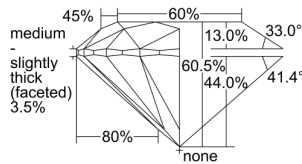

GIA®

FACSIMILE

GIA REPORT

1493286576

Verify this report at GIA.edu

GIA NATURAL DIAMOND DOSSIER®

May 14, 2024
GIA Report Number 1493286576
Shape and Cutting Style ..... Round Brilliant
Measurements ..... 4.96 - 4.99 x 3.01 mm

GRADING RESULTS

Carat Weight ..... 0.45 carat
Color Grade ..... J
Clarity Grade VS2
Cut Grade ..... Excellent

ADDITIONAL GRADING INFORMATION

Polish ..... Excellent
Symmetry ..... Excellent
Fluorescence ..... Faint
Clarity Characteristics ..... Crystal, Cloud
Inscription(s): GIA 1493286576

PROPORTIONS

Profile to actual proportions