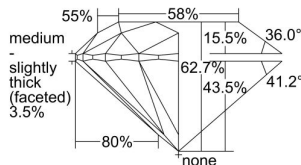

GIA®

FACSIMILE

GIA REPORT 1493294161

Verify this report at GIA.edu

GIA NATURAL DIAMOND DOSSIER®

May 15, 2024
GIA Report Number 1493294161
Shape and Cutting Style ..... Round Brilliant
Measurements ..... 4.74 - 4.77 x 2.98 mm

GRADING RESULTS

Carat Weight ..... 0.41 carat
Color Grade ..... K
Clarity Grade VS1
Cut Grade ..... Excellent

ADDITIONAL GRADING INFORMATION

Polish ..... Excellent
Symmetry ..... Excellent
Fluorescence ..... None
Clarity Characteristics ..... Feather, Pinpoint
Inscription(s): GIA 1493294161

PROPORTIONS

Profile to actual proportions

GRADING SCALES

GIA COLOR SCALE	GIA CLARITY SCALE	GIA CUT SCALE	
D	FLAWLESS	EXCELLENT	
E	INTERNALLY FLAWLESS		
F		VVS₁	VERY GOOD
G	VVS₂		
H	VS₁	GOOD	
I	VS₂		
J	SI₁	FAIR	
K	SI₂		
L	I₁	POOR	
M	I₂		
N	I₃		
O			
P			
Q			
R			
S			
T			
U			
V			
W			
X			
Y			
Z