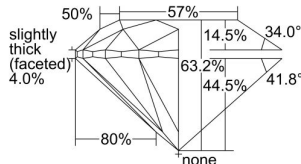

GIA®

FACSIMILE

GIA REPORT 1493312919

Verify this report at GIA.edu

GIA NATURAL DIAMOND DOSSIER®

May 09, 2024
GIA Report Number 1493312919
Shape and Cutting Style ..... Round Brilliant
Measurements ..... 4.26 - 4.29 x 2.70 mm

GRADING RESULTS

Carat Weight ..... 0.30 carat
Color Grade ..... F
Clarity Grade S11
Cut Grade ..... Excellent

ADDITIONAL GRADING INFORMATION

Polish ..... Excellent
Symmetry ..... Excellent
Fluorescence ..... None
Clarity Characteristics ..... Feather
Inscription(s): GIA 1493312919

PROPORTIONS

Profile to actual proportions

GRADING SCALES

GIA COLOR SCALE

COLORED	D
	E
	F
	G
	H
	I
	J
NEAR COLORLESS	K
	L
	M
Faint	N
	O
	P
	Q
	R
	S
	T
	U
	V
	W
	X
	Y
Light	Z

GIA CLARITY SCALE

VERY VERY SLIGHTLY INCLUDED	FLAWLESS
	INTERNALLY FLAWLESS
VERY SLIGHTLY INCLUDED	VVS₁
	VVS₂
SLIGHTLY INCLUDED	VS₁
	VS₂
INCLUDED	S1₁
	S1₂
	I₁
	I₂
	I₃

GIA CUT SCALE

EXCELLENT
VERY GOOD
GOOD
FAIR
POOR