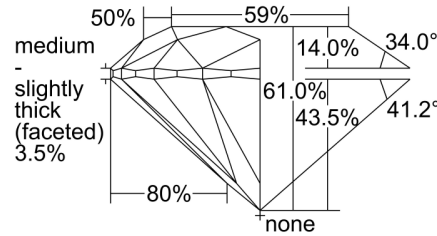

GIA NATURAL DIAMOND GRADING REPORT

May 13, 2024
 GIA Report Number 1493319441
 Shape and Cutting Style Round Brilliant
 Measurements 6.45 - 6.47 x 3.94 mm

GRADING RESULTS

Carat Weight 1.01 carat
 Color Grade L
 Clarity Grade SI2
 Cut Grade Excellent

PROPORTIONS

Profile to actual proportions

CLARITY CHARACTERISTICS

KEY TO SYMBOLS*

-  Feather
-  Twinning Wisp
-  Crystal

* Red symbols denote internal characteristics (inclusions). Green or black symbols denote external characteristics (blemishes). Diagram is an approximate representation of the diamond, and symbols shown indicate type, position, and approximate size of clarity characteristics. All clarity characteristics may not be shown. Details of finish are not shown.