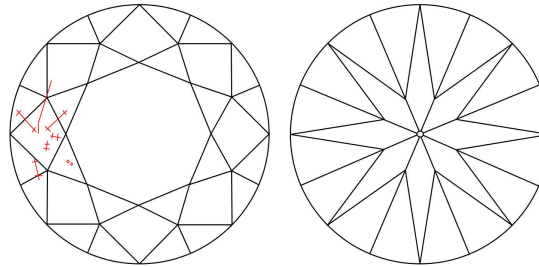

GIA NATURAL DIAMOND GRADING REPORT

May 13, 2024
 GIA Report Number 1493319441
 Shape and Cutting Style Round Brilliant
 Measurements 6.45 - 6.47 x 3.94 mm

GRADING RESULTS

Carat Weight 1.01 carat
 Color Grade L
 Clarity Grade SI2
 Cut Grade Excellent

PROPORTIONS

Profile to actual proportions

CLARITY CHARACTERISTICS

KEY TO SYMBOLS*

-  Feather
-  Twinning Wisp
-  Crystal

* Red symbols denote internal characteristics (inclusions). Green or black symbols denote external characteristics (blemishes). Diagram is an approximate representation of the diamond, and symbols shown indicate type, position, and approximate size of clarity characteristics. All clarity characteristics may not be shown. Details of finish are not shown.