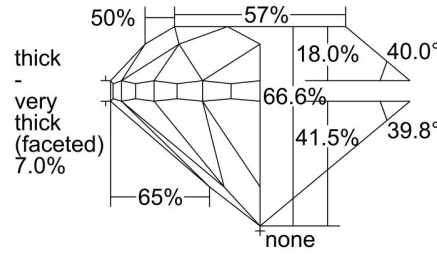

GIA NATURAL DIAMOND GRADING REPORT

May 10, 2024
 GIA Report Number 1493326643
 Shape and Cutting Style Round Brilliant
 Measurements 6.07 - 6.13 x 4.06 mm

GRADING RESULTS

Carat Weight 1.01 carat
 Color Grade H
 Clarity Grade VS2
 Cut Grade Good

ADDITIONAL GRADING INFORMATION

Polish Excellent
 Symmetry Very Good
 Fluorescence None
 Inscription(s): GIA 1493326643

Comments: Additional clouds are not shown. Pinpoints are not shown.

PROPORTIONS

Profile to actual proportions

CLARITY CHARACTERISTICS

KEY TO SYMBOLS*

-  Feather
-  Natural
-  Cloud
-  Needle
-  Indented Natural

* Red symbols denote internal characteristics (inclusions). Green or black symbols denote external characteristics (blemishes). Diagram is an approximate representation of the diamond, and symbols shown indicate type, position, and approximate size of clarity characteristics. All clarity characteristics may not be shown. Details of finish are not shown.