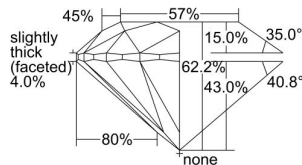

GIA®

FACSIMILE

GIA REPORT 1493343451

Verify this report at GIA.edu

GIA NATURAL DIAMOND DOSSIER®

May 21, 2024
GIA Report Number 1493343451
Shape and Cutting Style ..... Round Brilliant
Measurements ..... 4.53 - 4.55 x 2.83 mm

GRADING RESULTS

Carat Weight ..... 0.36 carat
Color Grade ..... D
Clarity Grade VVS1
Cut Grade ..... Excellent

ADDITIONAL GRADING INFORMATION

Polish ..... Excellent
Symmetry ..... Excellent
Fluorescence ..... Faint
Clarity Characteristics ..... Cavity
Inscription(s): GIA 1493343451

PROPORTIONS

Profile to actual proportions

GRADING SCALES

GIA COLOR SCALE	GIA CLARITY SCALE	GIA CUT SCALE	
D	FLAWLESS	EXCELLENT	
E	INTERNALLY FLAWLESS		
F		VVS₁	VERY GOOD
G	VVS₂		
H	VS₁	GOOD	
I	VS₂		
J	SI₁	FAIR	
K	SI₂		
L	I₁	POOR	
M			
N			
O	I₂		
P			
Q			
R	I₃		
S			
T			
U			
V			
W			
X			
Y			
Z