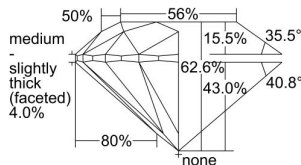

GIA®

FACSIMILE

GIA REPORT 1493349261

Verify this report at GIA.edu

GIA NATURAL DIAMOND DOSSIER®

May 15, 2024
GIA Report Number 1493349261
Shape and Cutting Style ..... Round Brilliant
Measurements ..... 5.07 - 5.11 x 3.18 mm

GRADING RESULTS

Carat Weight ..... 0.51 carat
Color Grade ..... G
Clarity Grade VS2
Cut Grade ..... Excellent

ADDITIONAL GRADING INFORMATION

Polish ..... Excellent
Symmetry ..... Excellent
Fluorescence ..... None
Clarity Characteristics ..... Crystal, Cloud
Inscription(s): GIA 1493349261

PROPORTIONS

Profile to actual proportions

GRADING SCALES

GIA COLOR SCALE	GIA CLARITY SCALE	GIA CUT SCALE	
D	FLAWLESS	EXCELLENT	
E	INTERNALLY FLAWLESS		
F		VVS₁	VERY GOOD
G	VVS₂		
H	VS₁	GOOD	
I	VS₂		
J	SI₁	FAIR	
K	SI₂		
L	I₁	POOR	
M	I₂		
N	I₃		
O			
P			
Q			
R			
S			
T			
U			
V			
W			
X			
Y			
Z