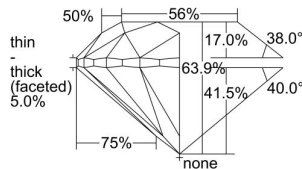

GIA®

FACSIMILE

GIA REPORT 1493370633

Verify this report at GIA.edu

GIA NATURAL DIAMOND DOSSIER®

May 15, 2024
GIA Report Number 1493370633
Shape and Cutting Style ..... Round Brilliant
Measurements ..... 4.17 - 4.21 x 2.68 mm

GRADING RESULTS

Carat Weight ..... 0.30 carat
Color Grade I
Clarity Grade VS1
Cut Grade ..... Very Good

ADDITIONAL GRADING INFORMATION

Polish ..... Excellent
Symmetry ..... Excellent
Fluorescence ..... None
Clarity Characteristics ..... Feather
Inscription(s): GIA 1493370633

PROPORTIONS

Profile to actual proportions