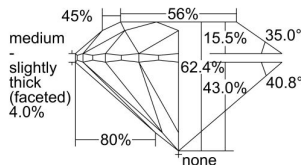

GIA®

FACSIMILE

GIA REPORT 1493376244

Verify this report at GIA.edu

GIA NATURAL DIAMOND DOSSIER®

May 16, 2024
GIA Report Number 1493376244
Shape and Cutting Style ..... Round Brilliant
Measurements ..... 4.81 - 4.83 x 3.01 mm

GRADING RESULTS

Carat Weight ..... 0.43 carat
Color Grade ..... E
Clarity Grade VS1
Cut Grade ..... Excellent

ADDITIONAL GRADING INFORMATION

Polish ..... Excellent
Symmetry ..... Excellent
Fluorescence ..... None
Clarity Characteristics ..... Cloud, Needle, Pinpoint
Inscription(s): GIA 1493376244

PROPORTIONS

Profile to actual proportions