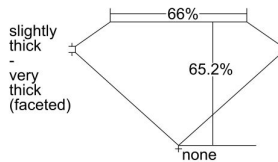

GIA®

FACSIMILE

GIA REPORT 1493382144

Verify this report at GIA.edu

GIA NATURAL DIAMOND DOSSIER®

May 22, 2024
GIA Report Number 1493382144
Shape and Cutting Style ..... Oval Brilliant
Measurements ..... 6.69 x 4.49 x 2.93 mm

GRADING RESULTS

Carat Weight ..... 0.55 carat
Color Grade ..... D
Clarity Grade VVS1

ADDITIONAL GRADING INFORMATION

Polish ..... Excellent
Symmetry ..... Very Good
Fluorescence ..... Faint
Clarity Characteristics..... Pinpoint, Needle, Surface Graining
Inscription(s): GIA 1493382144

PROPORTIONS

Profile not to actual proportions

GRADING SCALES

GIA COLOR SCALE		GIA CLARITY SCALE			
COLORLESS	D	VERY VERY SLIGHTLY INCLUDED	FLAWLESS		
	E		INTERNALLY FLAWLESS		
	F	VERY SLIGHTLY INCLUDED	VVS₁		
	G		VVS₂		
	H		VS₁		
	NEAR COLORLESS	I	SLIGHTLY INCLUDED	VS₂	
		J		SI₁	
		FAINT	K	INCLUDED	SI₂
			L		I₁
			M		I₂
VERT LIGHT	N		INCLUDED	I₃	
	O				
	P				
	Q				
	LIGHT		R		
		S			
		T			
U					
V					
W					
X					
Y					
Z