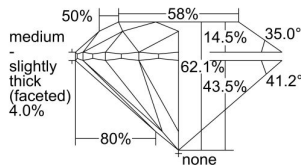

GIA®

FACSIMILE

GIA REPORT 1493383416

Verify this report at GIA.edu

GIA NATURAL DIAMOND DOSSIER®

May 16, 2024
GIA Report Number 1493383416
Shape and Cutting Style ..... Round Brilliant
Measurements ..... 5.06 - 5.10 x 3.16 mm

GRADING RESULTS

Carat Weight ..... 0.50 carat
Color Grade I
Clarity Grade VS2
Cut Grade ..... Excellent

ADDITIONAL GRADING INFORMATION

Polish ..... Excellent
Symmetry ..... Excellent
Fluorescence ..... Faint
Clarity Characteristics ..... Crystal, Cloud
Inscription(s): GIA 1493383416

PROPORTIONS

Profile to actual proportions

GRADING SCALES

GIA COLOR SCALE	GIA CLARITY SCALE	GIA CUT SCALE	
D	FLAWLESS	EXCELLENT	
E	INTERNALLY FLAWLESS		
F		VVS₁	VERY GOOD
G	VVS₂		
H	VS₁	GOOD	
I	VS₂		
J	SI₁	FAIR	
K	SI₂		
L	I₁	POOR	
M	I₂		
N	I₃		
O			
P			
Q			
R			
S			
T			
U			
V			
W			
X			
Y			
Z