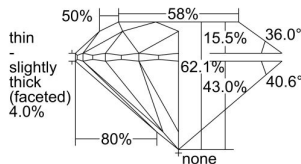

GIA®

FACSIMILE

GIA REPORT 1493384937

Verify this report at GIA.edu

GIA NATURAL DIAMOND DOSSIER®

May 16, 2024
GIA Report Number 1493384937
Shape and Cutting Style ..... Round Brilliant
Measurements ..... 5.90 - 5.94 x 3.68 mm

GRADING RESULTS

Carat Weight ..... 0.80 carat
Color Grade ..... K, Faint Brown
Clarity Grade VS1
Cut Grade ..... Excellent

ADDITIONAL GRADING INFORMATION

Polish ..... Excellent
Symmetry ..... Excellent
Fluorescence ..... None
Clarity Characteristics ..... Feather, Cloud, Pinpoint
Inscription(s): GIA 1493384937

PROPORTIONS

Profile to actual proportions