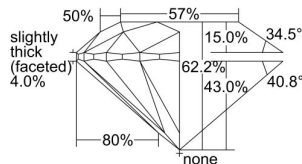

GIA®

FACSIMILE

GIA REPORT 1493390714

Verify this report at GIA.edu

GIA NATURAL DIAMOND DOSSIER®

May 22, 2024
GIA Report Number 1493390714
Shape and Cutting Style ..... Round Brilliant
Measurements ..... 6.16 - 6.19 x 3.84 mm

GRADING RESULTS

Carat Weight ..... 0.91 carat
Color Grade I
Clarity Grade S11
Cut Grade ..... Excellent

ADDITIONAL GRADING INFORMATION

Polish ..... Excellent
Symmetry ..... Excellent
Fluorescence ..... None
Clarity Characteristics..... Knot, Crystal, Cloud
Inscription(s): GIA 1493390714

PROPORTIONS

Profile to actual proportions

GRADING SCALES

GIA COLOR SCALE	GIA CLARITY SCALE	GIA CUT SCALE	
COLOURESS	FLAWLESS	EXCELLENT	
D	INTERNALLY FLAWLESS		
E	VERY VERY SLIGHTLY INCLUDED	VERY GOOD	
F			VVS₁
G			VVS₂
H			VS₁
I	VERY SLIGHTLY INCLUDED	GOOD	
J			VS₂
K			S1₁
L	SLIGHTLY INCLUDED	FAIR	
M			S1₂
N	INCLUDED	POOR	
O			I₁
P			I₂
Q	I₃		
R			
S			
T			
U			
V			
W			
X			
Y			
Z