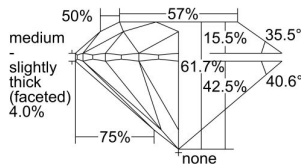

GIA®

FACSIMILE

GIA REPORT 1493403174

Verify this report at GIA.edu

GIA NATURAL DIAMOND DOSSIER®

May 21, 2024
GIA Report Number 1493403174
Shape and Cutting Style ..... Round Brilliant
Measurements ..... 5.40 - 5.43 x 3.35 mm

GRADING RESULTS

Carat Weight ..... 0.61 carat
Color Grade L
Clarity Grade VVS1
Cut Grade ..... Excellent

ADDITIONAL GRADING INFORMATION

Polish ..... Excellent
Symmetry ..... Excellent
Fluorescence ..... Medium Blue
Clarity Characteristics ..... Pinpoint, Feather
Inscription(s): GIA 1493403174

PROPORTIONS

Profile to actual proportions

GRADING SCALES

GIA COLOR SCALE	GIA CLARITY SCALE	GIA CUT SCALE	
D	FLAWLESS	EXCELLENT	
E	INTERNALLY FLAWLESS		
F		VVS₁	VERY GOOD
G	VVS₂		
H	VS₁	GOOD	
I	VS₂		
J	SI₁	FAIR	
K	SI₂		
L	I₁	POOR	
M	I₂		
N	I₃		
O			
P			
Q			
R			
S			
T			
U			
V			
W			
X			
Y			
Z