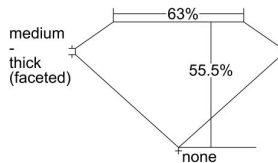

GIA®

FACSIMILE

GIA REPORT 1493409542

Verify this report at GIA.edu

GIA NATURAL DIAMOND DOSSIER®

May 21, 2024
GIA Report Number 1493409542
Shape and Cutting Style ..... Heart Brilliant
Measurements ..... 4.90 x 5.74 x 3.19 mm

GRADING RESULTS

Carat Weight ..... 0.51 carat
Color Grade ..... F
Clarity Grade VS2

ADDITIONAL GRADING INFORMATION

Polish ..... Excellent
Symmetry ..... Very Good
Fluorescence ..... Medium Blue
Clarity Characteristics ..... Crystal
Inscription(s): GIA 1493409542

PROPORTIONS

Profile not to actual proportions

GRADING SCALES

GIA COLOR SCALE		GIA CLARITY SCALE			
COLORLESS	D	VERY VERY SLIGHTLY INCLUDED	FLAWLESS		
	E		INTERNALLY FLAWLESS		
	F	VERY SLIGHTLY INCLUDED	VVS₁		
	G		VVS₂		
	H		VS₁		
	NEAR COLORLESS	I	SLIGHTLY INCLUDED	VS₂	
		J		SI₁	
		FAINT	K	INCLUDED	SI₂
			L		I₁
			M		I₂
VERT LIGHT	N	LIGHT	I₃		
	O				
	P				
	Q				
	R				
	S				
	T