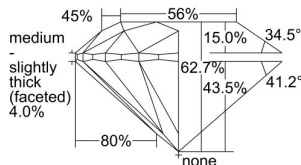

GIA®

FACSIMILE

GIA REPORT 1493410870

Verify this report at GIA.edu

GIA NATURAL DIAMOND DOSSIER®

May 24, 2024
GIA Report Number 1493410870
Shape and Cutting Style ..... Round Brilliant
Measurements ..... 5.40 - 5.44 x 3.40 mm

GRADING RESULTS

Carat Weight ..... 0.61 carat
Color Grade ..... E
Clarity Grade S11
Cut Grade ..... Excellent

ADDITIONAL GRADING INFORMATION

Polish ..... Excellent
Symmetry ..... Excellent
Fluorescence ..... Medium Green
Clarity Characteristics ..... Cloud, Crystal, Feather
Inscription(s): GIA 1493410870

PROPORTIONS

Profile to actual proportions