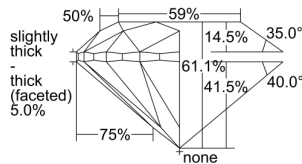

GIA®

FACSIMILE

GIA REPORT 1493412249

Verify this report at GIA.edu

GIA NATURAL DIAMOND DOSSIER®

May 20, 2024
GIA Report Number 1493412249
Shape and Cutting Style ..... Round Brilliant
Measurements ..... 4.24 - 4.26 x 2.60 mm

GRADING RESULTS

Carat Weight ..... 0.30 carat
Color Grade ..... F
Clarity Grade VVS1
Cut Grade ..... Very Good

ADDITIONAL GRADING INFORMATION

Polish ..... Excellent
Symmetry ..... Very Good
Fluorescence ..... None
Clarity Characteristics ..... Pinpoint
Inscription(s): GIA 1493412249

PROPORTIONS

Profile to actual proportions

GRADING SCALES

GIA COLOR SCALE	GIA CLARITY SCALE	GIA CUT SCALE	
D	FLAWLESS	EXCELLENT	
E	INTERNALLY FLAWLESS		
F		VVS₁	VERY GOOD
G	VVS₂		
H	VS₁	GOOD	
I	VS₂		
J	SI₁	FAIR	
K	SI₂		
L	I₁	POOR	
M	I₂		
N	I₃		
O			
P			
Q			
R			
S			
T			
U			
V			
W			
X			
Y			
Z