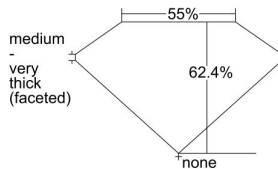

GIA®

FACSIMILE

GIA REPORT 1493413164

Verify this report at GIA.edu

GIA NATURAL DIAMOND DOSSIER®

May 27, 2024
GIA Report Number 1493413164
Shape and Cutting Style ..... Marquise Brilliant
Measurements ..... 6.90 x 3.55 x 2.22 mm

GRADING RESULTS

Carat Weight ..... 0.31 carat
Color Grade ..... D
Clarity Grade VVS1

ADDITIONAL GRADING INFORMATION

Polish ..... Excellent
Symmetry ..... Very Good
Fluorescence ..... Faint
Clarity Characteristics..... Internal Graining, Feather
Inscription(s): GIA 1493413164

PROPORTIONS

Profile not to actual proportions

GRADING SCALES

GIA COLOR SCALE		GIA CLARITY SCALE		
NEAR COLORLESS	D	VERY VERY SLIGHTLY INCLUDED	FLAWLESS	
	E		INTERNALLY FLAWLESS	
	F	VERY SLIGHTLY INCLUDED	VVS₁	
	G		VVS₂	
	H		VS₁	
	FAINT	I	SLIGHTLY INCLUDED	VS₂
		J		SI₁
		K	INCLUDED	SI₂
		L		I₁
		M		I₂
LIGHT	N		I₃	
	O			
	P			
	Q			
	R			
	S			
	T			
	U			
	V			
	W			
	X			
	Y			
	Z