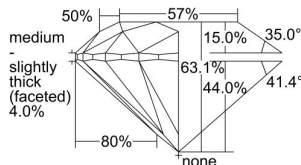

GIA®

FACSIMILE

GIA REPORT 1493415677

Verify this report at GIA.edu

GIA NATURAL DIAMOND DOSSIER®

May 21, 2024
GIA Report Number **1493415677**
Shape and Cutting Style ..... **Round Brilliant**
Measurements ..... **5.87 - 5.92 x 3.72 mm**

GRADING RESULTS

Carat Weight ..... **0.80 carat**
Color Grade ..... **I**
Clarity Grade **S11**
Cut Grade ..... **Excellent**

ADDITIONAL GRADING INFORMATION

Polish ..... **Excellent**
Symmetry ..... **Excellent**
Fluorescence ..... **None**
Clarity Characteristics..... **Crystal, Feather, Cloud**
Inscription(s): **GIA 1493415677**

PROPORTIONS

Profile to actual proportions

GRADING SCALES

GIA COLOR SCALE

COLORED	D
	E
	F
	G
	H
	I
	J
NEAR COLORLESS	K
	L
	M
	N
	O
	P
	Q
	R
	S
	T
	U
	V
	W
	X
	Y
	Z

GIA CLARITY SCALE

FLAWLESS	FLAWLESS	
		EXCELLENT
INTERNALLY FLAWLESS	VERY GOOD	
		VVS₁
VVS₂	GOOD	
VS₁		
VS₂	FAIR	
SI₁		
SI₂	POOR	
I₁		
I₂		
I₃		

GIA CUT SCALE

EXCELLENT
VERY GOOD
GOOD
FAIR
POOR