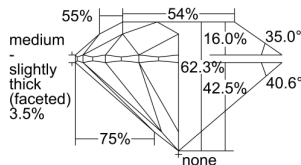

GIA®

FACSIMILE

GIA REPORT 1493421475

Verify this report at GIA.edu

GIA NATURAL DIAMOND DOSSIER®

May 21, 2024
GIA Report Number 1493421475
Shape and Cutting Style ..... Round Brilliant
Measurements ..... 4.97 - 5.01 x 3.11 mm

GRADING RESULTS

Carat Weight ..... 0.47 carat
Color Grade ..... F
Clarity Grade S11
Cut Grade ..... Excellent

ADDITIONAL GRADING INFORMATION

Polish ..... Excellent
Symmetry ..... Excellent
Fluorescence ..... None
Clarity Characteristics ..... Cloud, Feather, Knot
Inscription(s): GIA 1493421475

PROPORTIONS

Profile to actual proportions

GRADING SCALES

GIA COLOR SCALE	GIA CLARITY SCALE	GIA CUT SCALE
D	FLAWLESS	EXCELLENT
E	INTERNALLY FLAWLESS	
F	VVS₁	VERY GOOD
G		
H	VVS₂	GOOD
I	VS₁	
J	VS₂	FAIR
K	SI₁	
L	SI₂	POOR
M	I₁	
N	I₂	
O	I₃	
P		
Q		
R		
S		
T		
U		
V		
W		
X		
Y		
Z