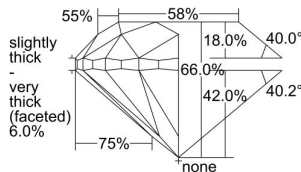

GIA®

FACSIMILE

GIA REPORT 1493424592

Verify this report at GIA.edu

GIA NATURAL DIAMOND DOSSIER®

May 21, 2024
GIA Report Number 1493424592
Shape and Cutting Style ..... Round Brilliant
Measurements ..... 4.07 - 4.11 x 2.70 mm

GRADING RESULTS

Carat Weight ..... 0.30 carat
Color Grade ..... K
Clarity Grade VS1
Cut Grade ..... Good

ADDITIONAL GRADING INFORMATION

Polish ..... Excellent
Symmetry ..... Good
Fluorescence ..... Faint
Clarity Characteristics..... Indented Natural, Pinpoint
Inscription(s): GIA 1493424592

PROPORTIONS

Profile to actual proportions

GRADING SCALES

GIA COLOR SCALE	GIA CLARITY SCALE	GIA CUT SCALE	
D	FLAWLESS	EXCELLENT	
E	INTERNALLY FLAWLESS		
F		VVS₁	VERY GOOD
G	VVS₂		
H	VS₁	GOOD	
I	VS₂		
J	SI₁	FAIR	
K	SI₂		
L	I₁	POOR	
M	I₂		
N	I₃		
O			
P			
Q			
R			
S			
T			
U			
V			
W			
X			
Y			
Z