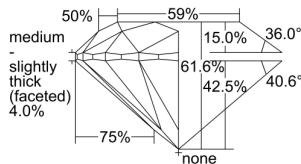

GIA®

FACSIMILE

GIA REPORT 1493425274

Verify this report at GIA.edu

GIA NATURAL DIAMOND DOSSIER®

May 21, 2024
GIA Report Number 1493425274
Shape and Cutting Style ..... Round Brilliant
Measurements ..... 5.27 - 5.31 x 3.26 mm

GRADING RESULTS

Carat Weight ..... 0.57 carat
Color Grade ..... D
Clarity Grade VS1
Cut Grade ..... Excellent

ADDITIONAL GRADING INFORMATION

Polish ..... Excellent
Symmetry ..... Excellent
Fluorescence ..... None
Clarity Characteristics..... Crystal, Pinpoint, Needle
Inscription(s): GIA 1493425274

PROPORTIONS

Profile to actual proportions

GRADING SCALES

GIA COLOR SCALE	GIA CLARITY SCALE	GIA CUT SCALE	
D	FLAWLESS	EXCELLENT	
E	INTERNALLY FLAWLESS		
F		VVS₁	VERY GOOD
G	VVS₂		
H	VS₁	GOOD	
I	VS₂		
J	SI₁	FAIR	
K	SI₂		
L	I₁	POOR	
M	I₂		
N	I₃		
O			
P			
Q			
R			
S			
T			
U			
V			
W			
X			
Y			
Z