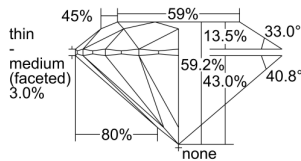

GIA®

FACSIMILE

GIA REPORT 1493428677

Verify this report at GIA.edu

GIA NATURAL DIAMOND DOSSIER®

May 23, 2024
GIA Report Number 1493428677
Shape and Cutting Style ..... Round Brilliant
Measurements ..... 4.54 - 4.57 x 2.70 mm

GRADING RESULTS

Carat Weight ..... 0.34 carat
Color Grade ..... H
Clarity Grade VS1
Cut Grade ..... Excellent

ADDITIONAL GRADING INFORMATION

Polish ..... Excellent
Symmetry ..... Excellent
Fluorescence ..... Faint
Clarity Characteristics ..... Feather, Pinpoint
Inscription(s): GIA 1493428677

PROPORTIONS

Profile to actual proportions

GRADING SCALES

GIA COLOR SCALE	GIA CLARITY SCALE	GIA CUT SCALE	
D	FLAWLESS	EXCELLENT	
E	INTERNALLY FLAWLESS		
F		VVS₁	VERY GOOD
G	VVS₂		
H	VS₁	GOOD	
I	VS₂		
J	SI₁	FAIR	
K	SI₂		
L	I₁	POOR	
M	I₂		
N	I₃		
O			
P			
Q			
R			
S			
T			
U			
V			
W			
X			
Y			
Z