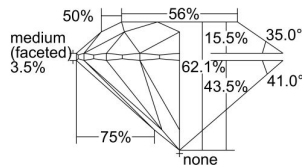

GIA®

FACSIMILE

GIA REPORT

1493438611

Verify this report at GIA.edu

GIA NATURAL DIAMOND DOSSIER®

May 27, 2024
GIA Report Number 1493438611
Shape and Cutting Style ..... Round Brilliant
Measurements ..... 5.18 - 5.22 x 3.23 mm

GRADING RESULTS

Carat Weight ..... 0.53 carat
Color Grade ..... K
Clarity Grade VS2
Cut Grade ..... Excellent

ADDITIONAL GRADING INFORMATION

Polish ..... Excellent
Symmetry ..... Excellent
Fluorescence ..... None
Clarity Characteristics ..... Feather
Inscription(s): GIA 1493438611

PROPORTIONS

Profile to actual proportions

GRADING SCALES

GIA COLOR SCALE	GIA CLARITY SCALE	GIA CUT SCALE	
D	FLAWLESS	EXCELLENT	
E	INTERNALLY FLAWLESS		
F		VVS₁	VERY GOOD
G	VVS₂		
H	VS₁	GOOD	
I	VS₂		
J	SI₁	FAIR	
K	SI₂		
L	I₁	POOR	
M	I₂		
N	I₃		
O			
P			
Q			
R			
S			
T			
U			
V			
W			
X			
Y			
Z