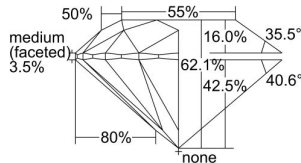

GIA®

FACSIMILE

GIA REPORT 1493442451

Verify this report at GIA.edu

GIA NATURAL DIAMOND DOSSIER®

May 28, 2024
GIA Report Number 1493442451
Shape and Cutting Style ..... Round Brilliant
Measurements ..... 4.46 - 4.48 x 2.78 mm

GRADING RESULTS

Carat Weight ..... 0.34 carat
Color Grade ..... F
Clarity Grade VS2
Cut Grade ..... Excellent

ADDITIONAL GRADING INFORMATION

Polish ..... Excellent
Symmetry ..... Excellent
Fluorescence ..... None
Clarity Characteristics ..... Cloud, Crystal
Inscription(s): GIA 1493442451

PROPORTIONS

Profile to actual proportions

GRADING SCALES

GIA COLOR SCALE	GIA CLARITY SCALE	GIA CUT SCALE	
D	FLAWLESS	EXCELLENT	
E	INTERNALLY FLAWLESS		
F		VVS₁	VERY GOOD
G	VVS₂		
H	VS₁	GOOD	
I	VS₂		
J	SI₁	FAIR	
K	SI₂		
L	I₁	POOR	
M	I₂		
N	I₃		
O			
P			
Q			
R			
S			
T			
U			
V			
W			
X			
Y			
Z