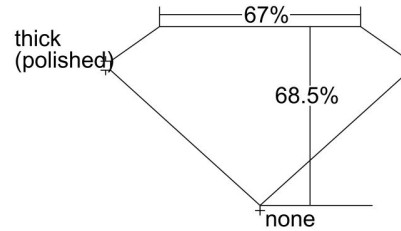

GIA NATURAL DIAMOND GRADING REPORT

May 24, 2024
 GIA Report Number 1493442883
 Shape and Cutting Style Cut-Cornered Rectangular
 Modified Brilliant
 Measurements 7.74 x 5.94 x 4.07 mm

GRADING RESULTS

Carat Weight 1.71 carat
 Color Grade G
 Clarity Grade VVS2

ADDITIONAL GRADING INFORMATION

Polish Excellent
 Symmetry Excellent
 Fluorescence None
 Inscription(s): GIA 1493442883
 Comments: Surface graining is not shown.

PROPORTIONS

Profile not to actual proportions

CLARITY CHARACTERISTICS

KEY TO SYMBOLS*

- Pinpoint

* Red symbols denote internal characteristics (inclusions). Green or black symbols denote external characteristics (blemishes). Diagram is an approximate representation of the diamond, and symbols shown indicate type, position, and approximate size of clarity characteristics. All clarity characteristics may not be shown. Details of finish are not shown.