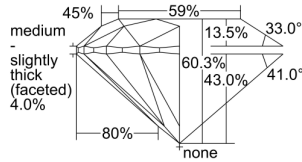

GIA®

FACSIMILE

GIA REPORT 1493445756

Verify this report at GIA.edu

GIA NATURAL DIAMOND DOSSIER®

May 23, 2024
GIA Report Number 1493445756
Shape and Cutting Style ..... Round Brilliant
Measurements ..... 4.55 - 4.58 x 2.75 mm

GRADING RESULTS

Carat Weight ..... 0.35 carat
Color Grade ..... D
Clarity Grade VS1
Cut Grade ..... Excellent

ADDITIONAL GRADING INFORMATION

Polish ..... Excellent
Symmetry ..... Excellent
Fluorescence ..... Faint
Clarity Characteristics ..... Feather, Pinpoint
Inscription(s): GIA 1493445756

PROPORTIONS

Profile to actual proportions

GRADING SCALES

GIA COLOR SCALE	GIA CLARITY SCALE	GIA CUT SCALE
D	FLAWLESS	EXCELLENT
E	FLAWLESS	
F	INTERNALLY FLAWLESS	VERY GOOD
G	FLAWLESS	
H	VVS₁	GOOD
I	VVS₂	
J	VS₁	FAIR
K	VS₂	
L	SI₁	POOR
M	SI₂	
N	I₁	
O	I₂	
P	I₃	
Q		
R		
S		
T		
U		
V		
W		
X		
Y		
Z