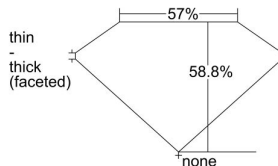

GIA®

FACSIMILE

GIA REPORT 1493446380

Verify this report at GIA.edu

GIA NATURAL DIAMOND DOSSIER®

June 03, 2024
GIA Report Number 1493446380
Shape and Cutting Style ..... Heart Brilliant
Measurements ..... 4.85 x 5.66 x 3.32 mm

GRADING RESULTS

Carat Weight ..... 0.50 carat
Color Grade ..... D
Clarity Grade S11

ADDITIONAL GRADING INFORMATION

Polish ..... Excellent
Symmetry ..... Very Good
Fluorescence ..... None
Clarity Characteristics..... Crystal, Cloud, Feather
Inscription(s): GIA 1493446380

PROPORTIONS

Profile not to actual proportions

GRADING SCALES

GIA COLOR SCALE		GIA CLARITY SCALE	
COLORLESS	D	VERY VERY SLIGHTLY INCLUDED	FLAWLESS
	E		INTERNALLY FLAWLESS
	F		VVS₁
	G		VVS₂
	H		VS₁
	I		VS₂
	J		S1₁
	K		S1₂
	L		I₁
	M		I₂
NEAR COLORLESS	N	SLIGHTLY INCLUDED	I₃
	O		
	P		
	Q		
FAINT	R	INCLUDED	
	S		
	T		
	U		
VERT LIGHT	V		
	W		
	X		
	Y		
LIGHT	Z