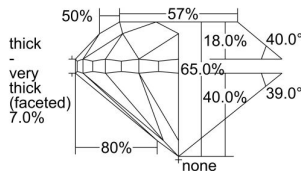

GIA®

FACSIMILE

GIA REPORT 1493448455

Verify this report at GIA.edu

GIA NATURAL DIAMOND DOSSIER®

May 23, 2024
GIA Report Number 1493448455
Shape and Cutting Style ..... Round Brilliant
Measurements ..... 4.07 - 4.11 x 2.66 mm

GRADING RESULTS

Carat Weight ..... 0.30 carat
Color Grade ..... J
Clarity Grade VS1
Cut Grade ..... Good

ADDITIONAL GRADING INFORMATION

Polish ..... Excellent
Symmetry ..... Good
Fluorescence ..... Faint
Clarity Characteristics ..... Crystal, Indented Natural
Inscription(s): GIA 1493448455

PROPORTIONS

Profile to actual proportions

GRADING SCALES

GIA COLOR SCALE	GIA CLARITY SCALE	GIA CUT SCALE	
D	FLAWLESS	EXCELLENT	
E	INTERNALLY FLAWLESS		
F		VVS₁	VERY GOOD
G	VVS₂		
H	VS₁	GOOD	
I	VS₂		
J	SI₁	FAIR	
K	SI₂		
L	I₁	POOR	
M	I₂		
N	I₃		
O			
P			
Q			
R			
S			
T			
U			
V			
W			
X			
Y			
Z