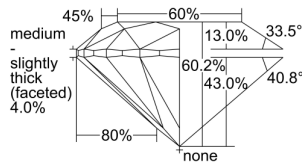

GIA®

FACSIMILE

GIA REPORT 1493457056

Verify this report at GIA.edu

GIA NATURAL DIAMOND DOSSIER®

May 24, 2024
GIA Report Number 1493457056
Shape and Cutting Style ..... Round Brilliant
Measurements ..... 5.15 - 5.18 x 3.11 mm

GRADING RESULTS

Carat Weight ..... 0.51 carat
Color Grade ..... H
Clarity Grade VS2
Cut Grade ..... Excellent

ADDITIONAL GRADING INFORMATION

Polish ..... Excellent
Symmetry ..... Excellent
Fluorescence ..... Faint
Clarity Characteristics ..... Cloud, Crystal
Inscription(s): GIA 1493457056

PROPORTIONS

Profile to actual proportions

GRADING SCALES

GIA COLOR SCALE	GIA CLARITY SCALE	GIA CUT SCALE	
D	FLAWLESS	EXCELLENT	
E	INTERNALLY FLAWLESS		
F		VVS₁	VERY GOOD
G	VVS₂		
H	VS₁	GOOD	
I	VS₂		
J	SI₁	FAIR	
K	SI₂		
L	I₁	POOR	
M	I₂		
N	I₃		
O			
P			
Q			
R			
S			
T			
U			
V			
W			
X			
Y			
Z