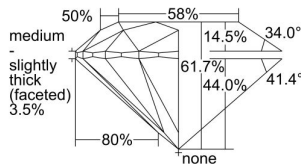

GIA®

FACSIMILE

GIA REPORT

1493464423

Verify this report at GIA.edu

GIA NATURAL DIAMOND DOSSIER®

June 04, 2024
GIA Report Number **1493464423**
Shape and Cutting Style ..... **Round Brilliant**
Measurements ..... **5.10 - 5.12 x 3.15 mm**

GRADING RESULTS

Carat Weight ..... **0.50 carat**
Color Grade ..... **E**
Clarity Grade **S12**
Cut Grade ..... **Excellent**

ADDITIONAL GRADING INFORMATION

Polish ..... **Excellent**
Symmetry ..... **Excellent**
Fluorescence ..... **Faint**
Clarity Characteristics ..... **Feather**
Inscription(s): **GIA 1493464423**

PROPORTIONS

Profile to actual proportions

GRADING SCALES

GIA COLOR SCALE	GIA CLARITY SCALE	GIA CUT SCALE	
D	FLAWLESS	EXCELLENT	
E	INTERNALLY FLAWLESS		
F		VVS₁	VERY GOOD
G	VVS₂		
H	VS₁	GOOD	
I	VS₂		
J	S1₁	FAIR	
K	S1₂		
L	I₁	POOR	
M	I₂		
N	I₃		
O			
P			
Q			
R			
S			
T			
U			
V			
W			
X			
Y			
Z