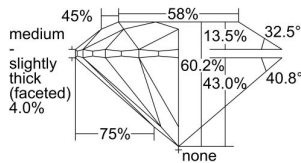

GIA®

FACSIMILE

GIA REPORT 1493478476

Verify this report at GIA.edu

GIA NATURAL DIAMOND DOSSIER®

May 27, 2024
GIA Report Number **1493478476**
Shape and Cutting Style ..... **Round Brilliant**
Measurements ..... **5.48 - 5.50 x 3.30 mm**

GRADING RESULTS

Carat Weight ..... **0.61 carat**
Color Grade ..... **D**
Clarity Grade **VS2**
Cut Grade ..... **Excellent**

ADDITIONAL GRADING INFORMATION

Polish ..... **Excellent**
Symmetry ..... **Excellent**
Fluorescence ..... **Faint**
Clarity Characteristics ..... **Crystal**
Inscription(s): **GIA 1493478476**

PROPORTIONS

Profile to actual proportions

GRADING SCALES

GIA COLOR SCALE	GIA CLARITY SCALE	GIA CUT SCALE
D	FLAWLESS	EXCELLENT
E	FLAWLESS	
F	INTERNALLY FLAWLESS	VERY GOOD
G	VVS₁	
H	VVS₂	GOOD
I	VS₁	
J	VS₂	FAIR
K	SI₁	
L	SI₂	POOR
M	I₁	
N	I₂	
O	I₃	
P		
Q		
R		
S		
T		
U		
V		
W		
X		
Y		
Z