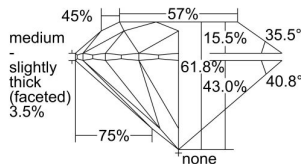

GIA®

FACSIMILE

GIA REPORT 1493485306

Verify this report at GIA.edu

GIA NATURAL DIAMOND DOSSIER®

May 29, 2024
GIA Report Number 1493485306
Shape and Cutting Style ..... Round Brilliant
Measurements ..... 5.09 - 5.12 x 3.15 mm

GRADING RESULTS

Carat Weight ..... 0.50 carat
Color Grade ..... J
Clarity Grade VS1
Cut Grade ..... Excellent

ADDITIONAL GRADING INFORMATION

Polish ..... Excellent
Symmetry ..... Excellent
Fluorescence ..... Medium Blue
Clarity Characteristics..... Crystal, Feather, Cloud, Pinpoint
Inscription(s): GIA 1493485306

PROPORTIONS

Profile to actual proportions

GRADING SCALES

GIA COLOR SCALE	GIA CLARITY SCALE	GIA CUT SCALE	
D	FLAWLESS	EXCELLENT	
E	INTERNALLY FLAWLESS		
F		VVS₁	VERY GOOD
G	VVS₂		
H	VS₁	GOOD	
I	VS₂		
J	SI₁	FAIR	
K	SI₂		
L	I₁	POOR	
M	I₂		
N	I₃		
O			
P			
Q			
R			
S			
T			
U			
V			
W			
X			
Y			
Z