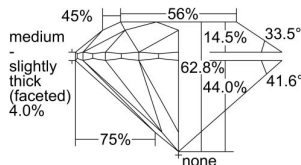

GIA®

FACSIMILE

GIA REPORT 1493505181

Verify this report at GIA.edu

GIA NATURAL DIAMOND DOSSIER®

May 30, 2024
GIA Report Number 1493505181
Shape and Cutting Style ..... Round Brilliant
Measurements ..... 5.67 - 5.72 x 3.58 mm

GRADING RESULTS

Carat Weight ..... 0.71 carat
Color Grade ..... H
Clarity Grade VS2
Cut Grade ..... Excellent

ADDITIONAL GRADING INFORMATION

Polish ..... Excellent
Symmetry ..... Excellent
Fluorescence ..... Faint
Clarity Characteristics ..... Crystal
Inscription(s): GIA 1493505181

PROPORTIONS

Profile to actual proportions

GRADING SCALES

GIA COLOR SCALE	GIA CLARITY SCALE	GIA CUT SCALE	
D	FLAWLESS	EXCELLENT	
E	INTERNALLY FLAWLESS		
F		VVS₁	VERY GOOD
G	VVS₂		
H	VS₁	GOOD	
I	VS₂		
J	SI₁	FAIR	
K	SI₂		
L	I₁	POOR	
M	I₂		
N	I₃		
O			
P			
Q			
R			
S			
T			
U			
V			
W			
X			
Y			
Z